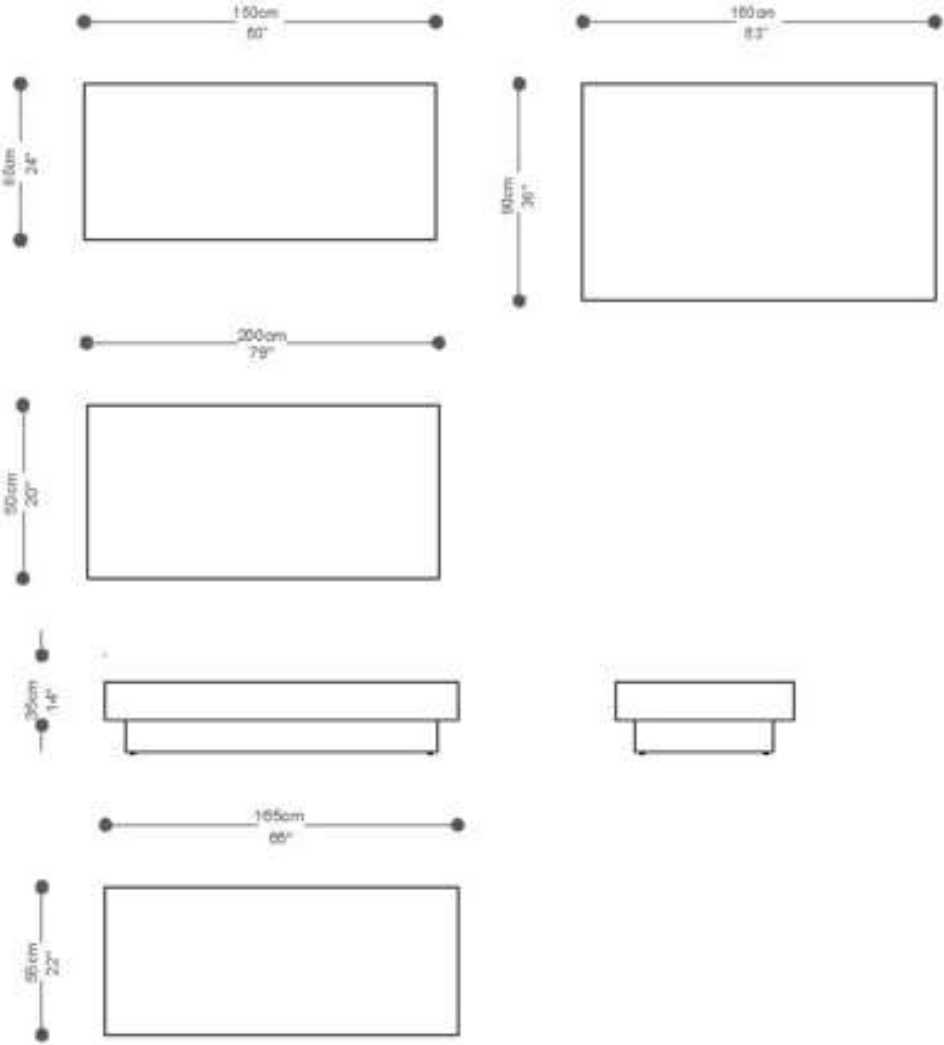

BRETON

COFFEE TABLE
PARIS 3

BRAZIL COLLECTION

COFFEE TABLE
PARIS 3

BRETON

Rectangular Coffee Table

COFFEE TABLE
PARIS 3

BRETON

Rectangular Coffee Table

COFFEE TABLE
PARIS 3

BRETON

Square Coffee Table

COFFEE TABLE
PARIS 3

BRETON

Specifics:

- Veneer top with optional marquetry (in four sections).;
- Custom sizes available, upon request.

COFFEE TABLE
PARIS 3

BRETON

Laminated or lacquered solid wood table, with Marquetry. Custom sizes available, upon request.

Measures may vary slightly. We reserve the right to make changes without prior consultation.