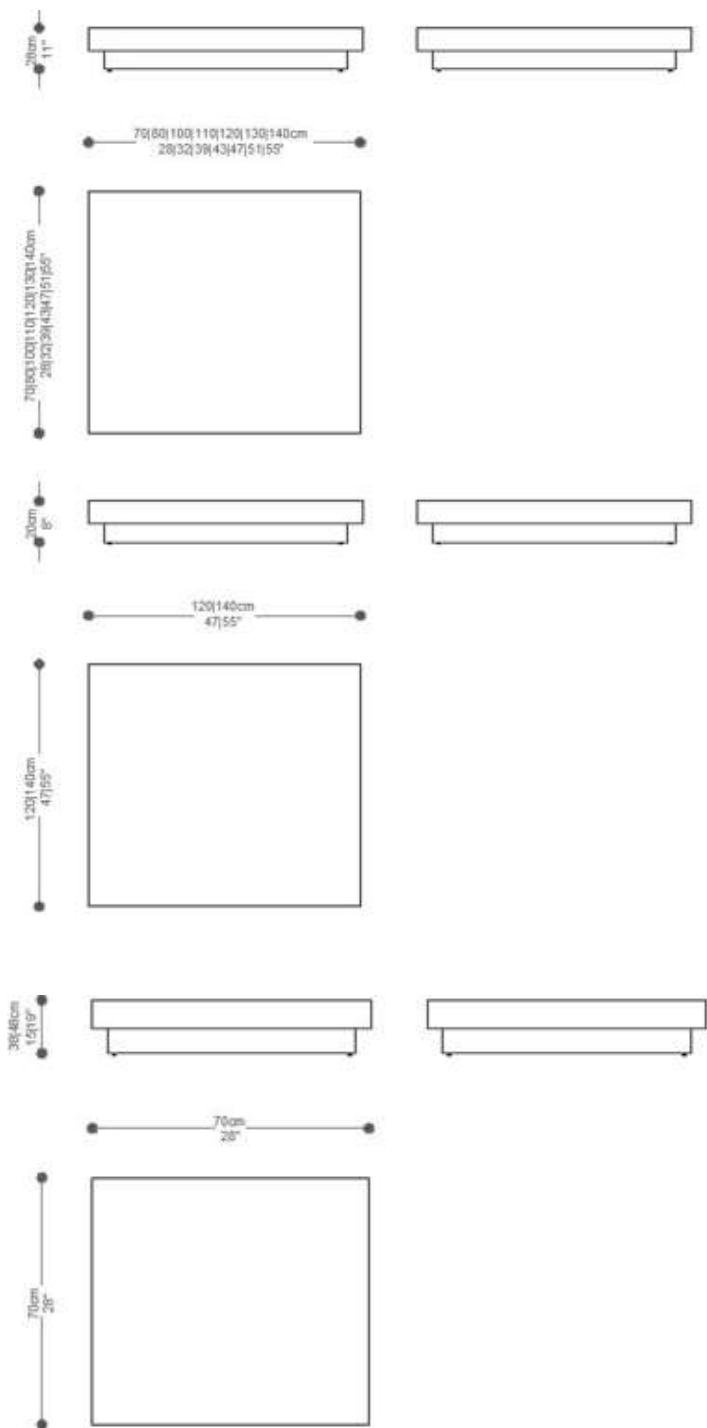

BRETON

COFFEE TABLE
PARIS 3

BRAZIL COLLECTION

COFFEE TABLE
PARIS 3

BRETON

Rectangular Coffee Table

COFFEE TABLE
PARIS 3

BRETON

Rectangular Coffee Table

COFFEE TABLE
PARIS 3

BRETON

Square Coffee Table

COFFEE TABLE
PARIS 3

BRETON

Specifics:

- Veneer top with optional marquetry (in four sections).;
- Custom sizes available, upon request.

COFFEE TABLE
PARIS 3

BRETON

Laminated or lacquered solid wood table, with Marquetry. Custom sizes available, upon request.

Measures may vary slightly. We reserve the right to make changes without prior consultation.

COFFEE TABLE
PARIS 3

BRETON