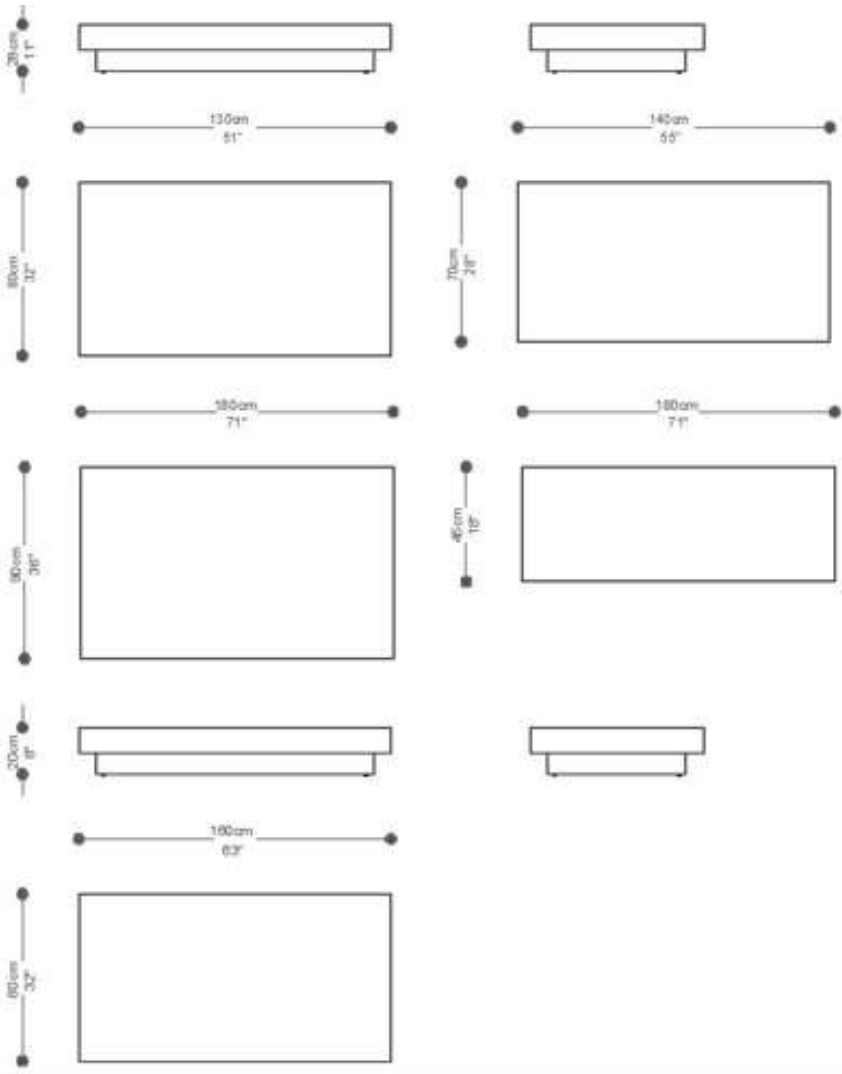

BRETON

COFFEE TABLE
PARIS 3

BRAZIL COLLECTION

COFFEE TABLE
PARIS 3

BRETON

Rectangular Coffee Table

COFFEE TABLE
PARIS 3

BRETON

Rectangular Coffee Table

COFFEE TABLE
PARIS 3

BRETON

Square Coffee Table

COFFEE TABLE
PARIS 3

BRETON

Specifics:

- Veneer top with optional marquetry (in four sections).;
- Custom sizes available, upon request.

COFFEE TABLE
PARIS 3

BRETON

Laminated or lacquered solid wood table, with Marquetry. Custom sizes available, upon request.

Measures may vary slightly. We reserve the right to make changes without prior consultation.